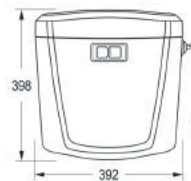

Imen
Code: S630