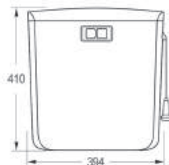

CASPIAN
Parts Complete Replacement
Guarantee