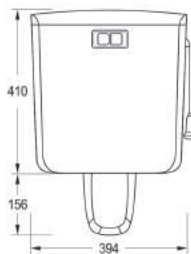

▶ STORAGE TANK

Hidden Pipe
Code: HP100