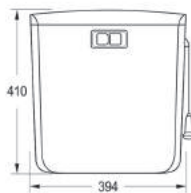

| | |
|---------|--------------------|
| Product | Stool |
| Model | Verona |
| Size | 312 \ 300 \ 300 mm |
| Weight | 1.75 kg |
| Code | ST200 |

▶ STORAGE TANK

Hidden Pipe
Code: HP100

Caspian
Code: S2030