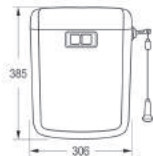

ARASS STORAGE TANK

- Water output of 2 to 7 liters
- Noiseless modern diaphragm floater
- Pump with adjustable output volume for reduced water usage
- With new pipes and connections for assembly in 5 minutes
- Three discharge methods of pull drain and 2-stroke button
- Based on EU-CE standards
- Made of abs-pom materials

Product	Storage Tank
Model	Arass
Size	385 \ 306 \ 125 mm
Capacity	2 to 7 Liter
Code	S730