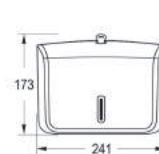

Mahtab
Code: M101

Gloria
Code: G1010

Venice
Code: V110

Trust
Code: T101

Hi Sink
Code: HS1900

▶ TRASH BIN & BRUSH TOILET / FOLDED TISSUE / STOOL

Venice / Verona
Code: T710 / B710

Verona
Code: TH300