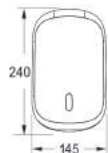

ROMA FOLDED TISSUE DISPENSER

1. Equipped with safe lock to install in public places
   - LED Indicator to show facial tissue shortage
   - Can be set with other IMENAB products
   - Easy to place facial tissue inside the container
   - Optimal capacity (200*2ply sheets)
   - Optimal saving facial tissue consumption
   - Easy application without hands engagement
   - Placement facial tissue up to 10*10 cm size
   - Protect the tissues in public places against moisture and pollutions
2. Product: Tissue hand

Product	Folded Tissue Dispenser
Model	ROMA
Size	240 \ 145 \ 125 mm
Capacity	200*2ply sheets
Code	FTH200