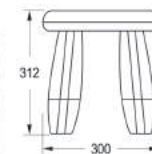

Verona
Code: ST200