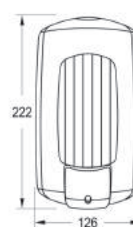

Mahtab
Code: M101