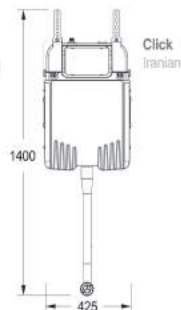

Arass
Code: S730