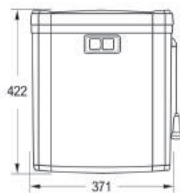

Persian
Code: S2020