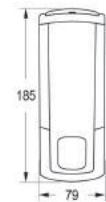

Gloria
Code: G1010