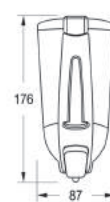

Venice
Code: V110