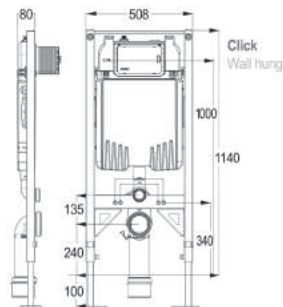

▶ STORAGE TANK

Arass
Code: S730

▶ DISPENSER

▶ TRASH BIN & BRUSH TOILET / FOLDED TISSUE / STOOL