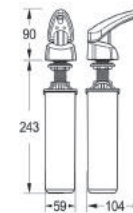

VENICE TRASH BIN / BRUSH TOILET

- Bucket and pedal equipped with removable and washable tank
- Full Plating and Paint guarantee against washing and sunlight
- Holder of Registered Patent

| | | |
|----------|----------------|--------------------|
| Product | Brush Toilet | Trash Bin |
| Model | Venice | Venice |
| Size | 401\401\112 mm | 198 \ 198 \ 316 mm |
| Capacity | - | 4 Liter |
| Code | B710 | T710 |

| | |
|---------|--------------------|
| Product | Stool |
| Model | Verona |
| Size | 312 \ 300 \ 300 mm |
| Weight | 1.75 kg |
| Code | ST200 |

▶ STORAGE TANK

Hidden Pipe
Code: HP100

Caspian
Code: S2030

Mahtab
Code: M101

Gloria
Code: G1010

Venice
Code: V110

Trust
Code: T101

Hi Sink
Code: HS1900

▶ TRASH BIN & BRUSH TOILET / FOLDED TISSUE / STOOL

Venice / Verona
Code: T710 / B710

Verona
Code: TH300