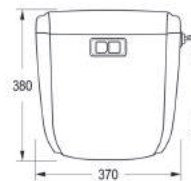

Arvand
Code: S830