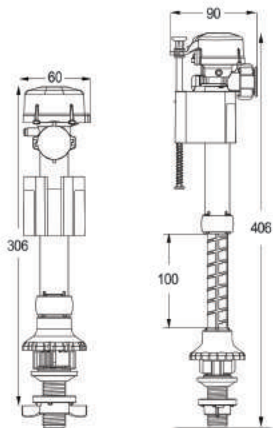

Bottom Entry Floater

Code: VIV200