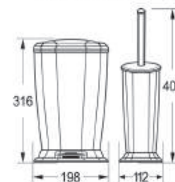

VENICE TRASH BIN / BRUSH TOILET

- Bucket and pedal equipped with removable and washable tank
- Full Plating and Paint guarantee against washing and sunlight
- Holder of Registered Patent

| | | |
|----------|----------------|--------------------|
| Product | Brush Toilet | Trash Bin |
| Model | Venice | Venice |
| Size | 401\401\112 mm | 198 \ 198 \ 316 mm |
| Capacity | - | 4 Liter |
| Code | B710 | T710 |

| | |
|---------|--------------------|
| Product | Stool |
| Model | Verona |
| Size | 312 \ 300 \ 300 mm |
| Weight | 1.75 kg |
| Code | ST200 |

▶ STORAGE TANK

Hidden Pipe
Code: HP100

Caspian
Code: S2030

Mahtab
Code: M101

Gloria
Code: G1010

Venice
Code: V110

Trust
Code: T101

Hi Sink
Code: HS1900

▶ TRASH BIN & BRUSH TOILET / FOLDED TISSUE / STOOL

Venice / Verona
Code: T710 / B710

Verona
Code: TH300