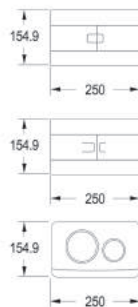

Arass
Code: S730